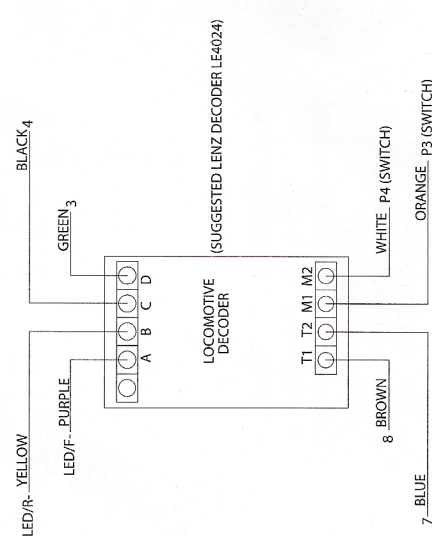

DCC Wiring Connection

1:20.3 Large Scale

Two-Truck Heisler Locomotive

Move polarity switch behind smokebox door to "NMRA" position during DCC operation

BACHMANN INDUSTRIES, INC.
 1400 East Erie Avenue
 Philadelphia, Pennsylvania 19124 USA
 800-356-3910
www.bachmanntrains.com
 Printed in China

3,4,7 & 8 - WIRES IN ACCESSORY BAG
 LED/F,LED/R,P3 & P4 - FROM GREEN CONNECTOR HOLDER