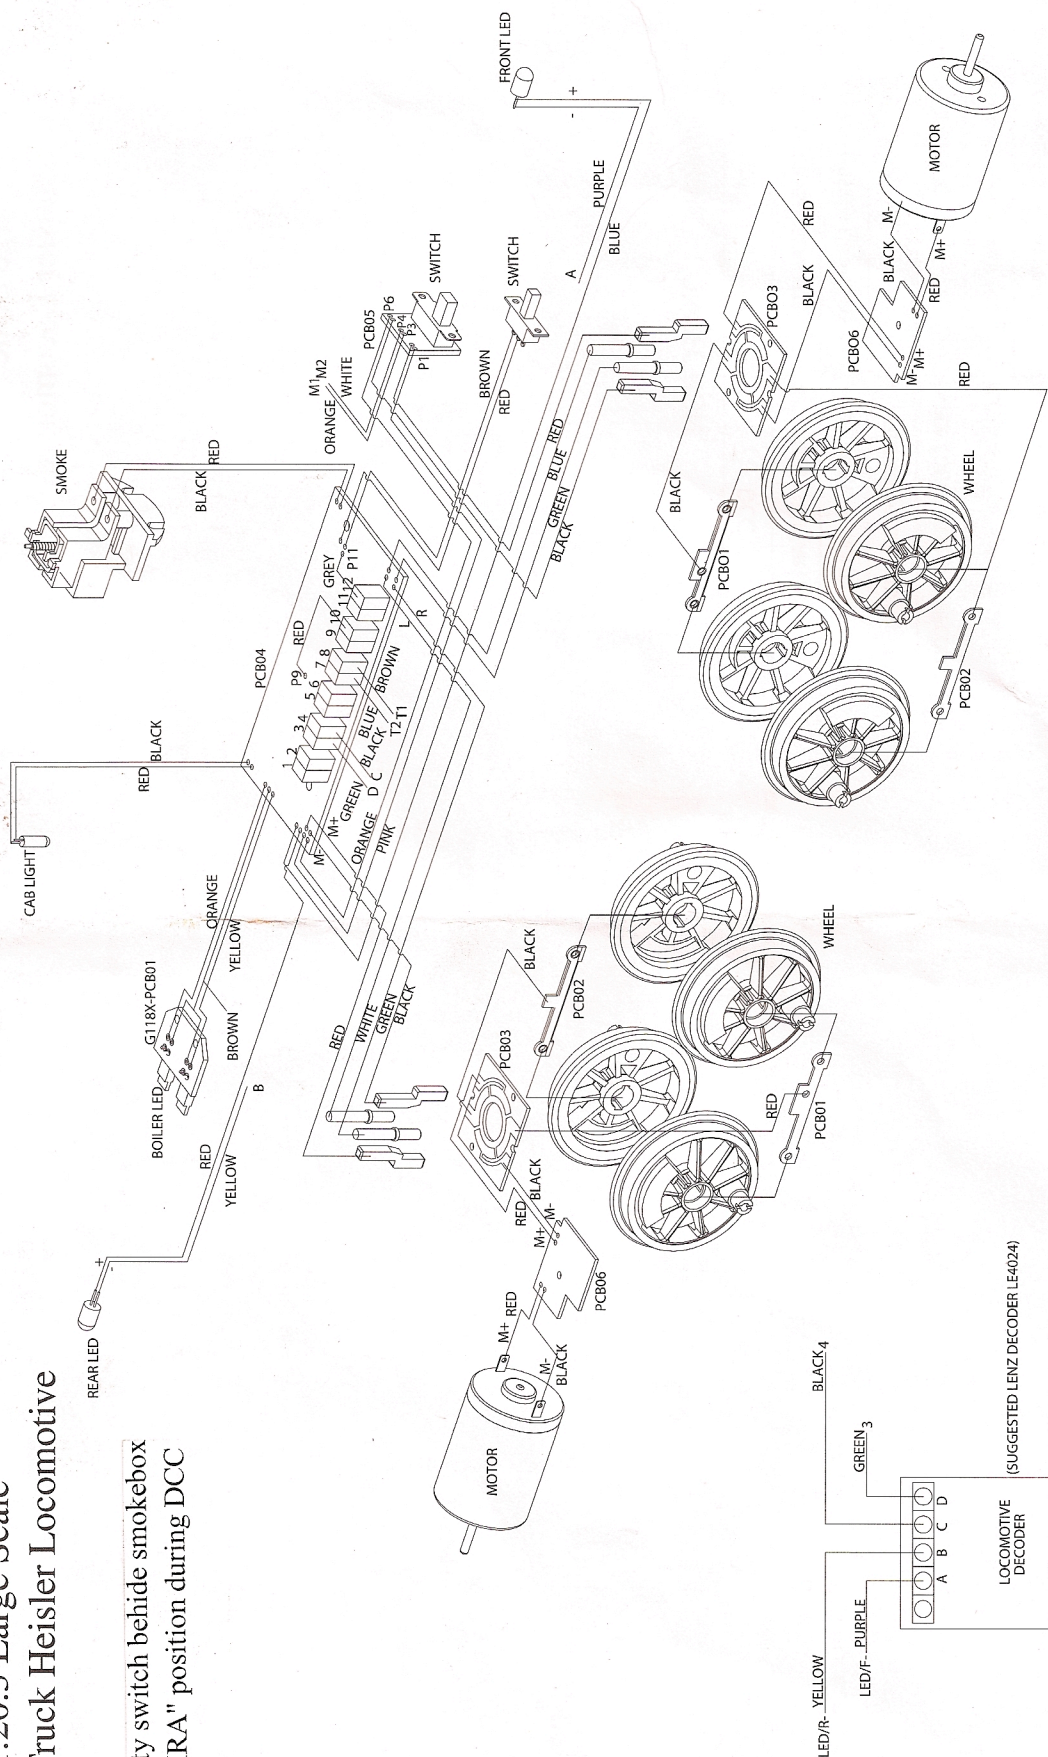

DCC Wiring Connection

1:20.3 Large Scale

Two-Truck Heisler Locomotive

Move polarity switch behind smokebox door to "NMRA" position during DCC operation

BACHMANN INDUSTRIES, INC.
 1400 East Erie Avenue
 Philadelphia, Pennsylvania 19124 USA
 800-356-3910
www.bachmanntrains.com
 Printed in China

3,4,7 & 8 - WIRES IN ACCESSORY BAG
 LED/F,LED/R,P3 & P4 - FROM GREEN CONNECTOR HOLDER